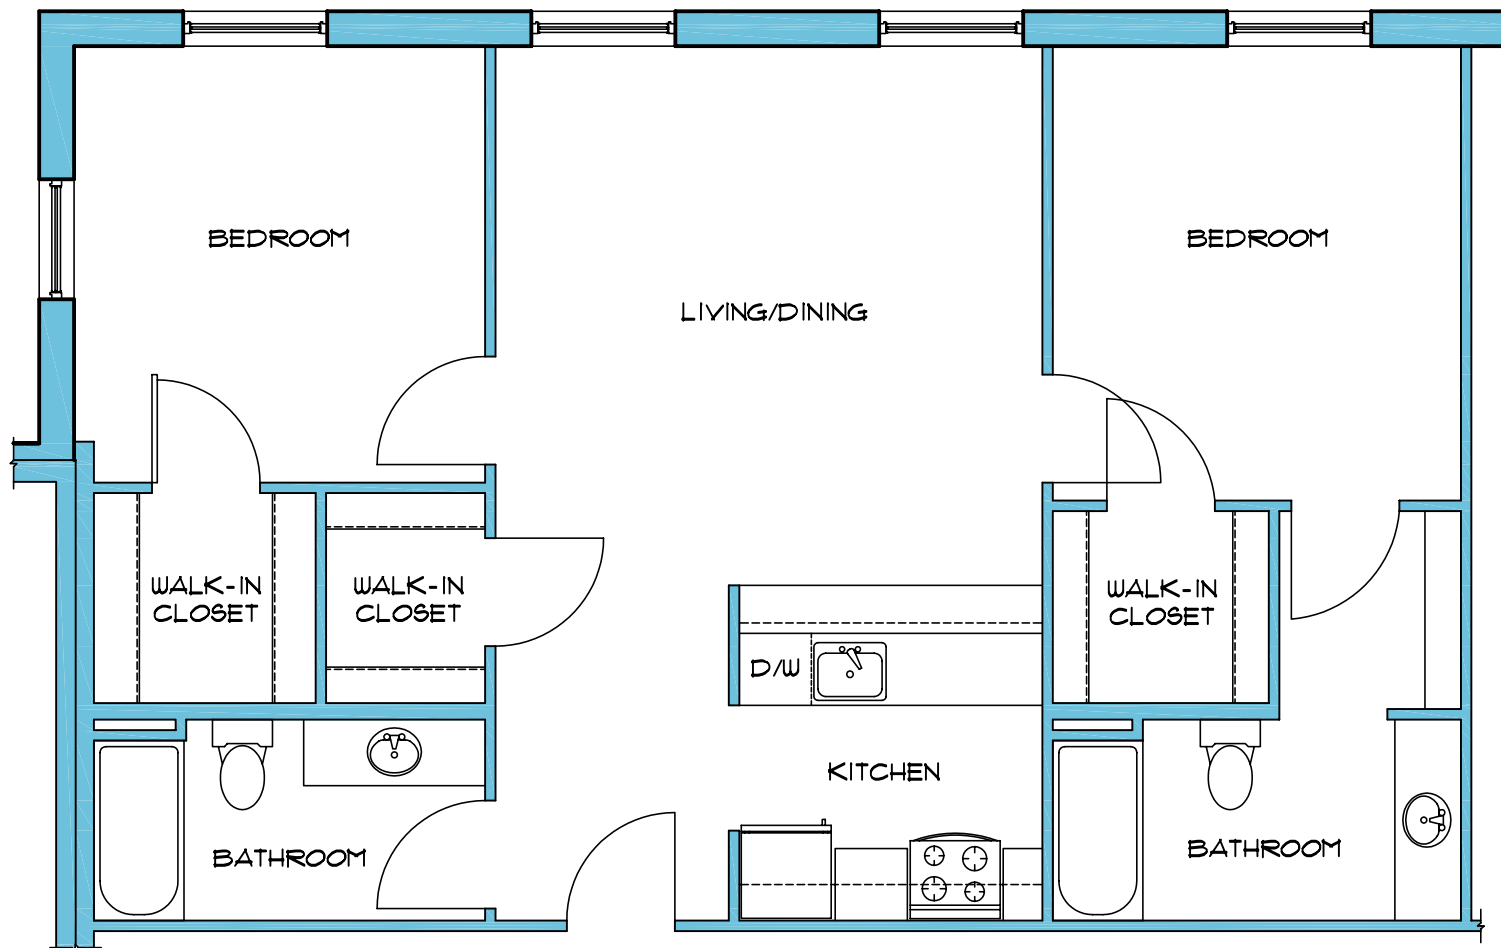

THE SQUAMSCOTT BLOCK

TYPICAL 2 BEDROOM UNIT

APPROX 930 sq.ft.